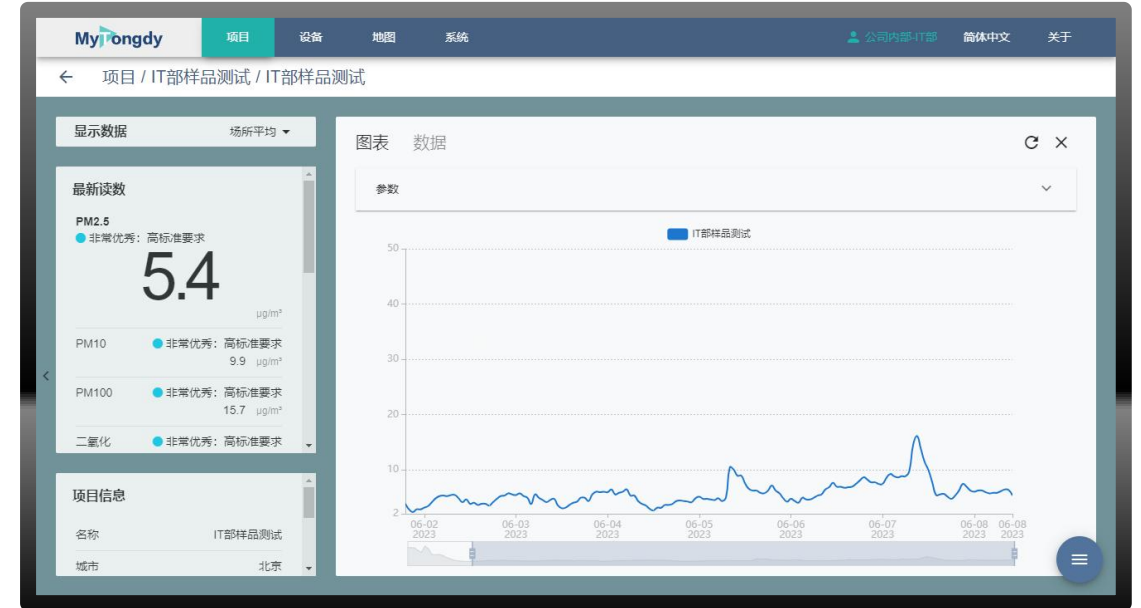

Upload to cloud server MyTongdy

PC display and analysis data, remote maintenance for monitors

Real time data shows to clients through PC or TV

Plan C: Monitor collects air measurements on-site

Download data through Bluetooth App

Screen display, with data viewing

Plan A Viewing and analyzing data

Data platform - View and analyze data on a PC

Monitors upload data

Bluetooth network configuration by the App

View data on your mobile

Data direction

Manual operation

Plan B

Viewing and analyzing data and showing real-time data

MyTongdy Data Platform

View and analyze data

Configure presentation mode

create a verification code

Login through verification code