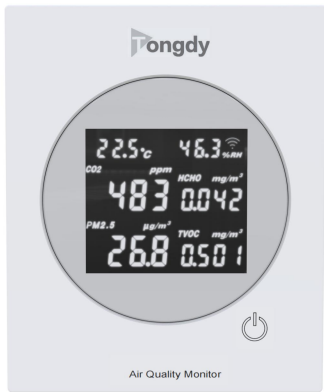

Upload data

Bluetooth network configuration by Mobile App

Data presentation

Display real-time data (Android stb or PC)

Data direction

Manual operation

Plan C Monitors display data and download data

monitor built-in data logging