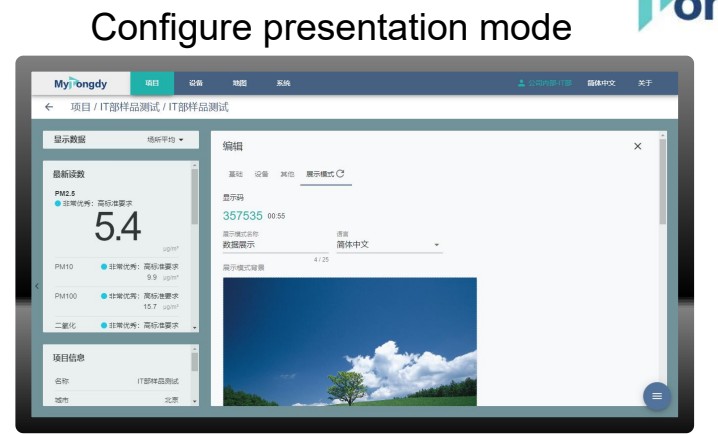

Screen display, with data viewing

Plan A Viewing and analyzing data

Data platform - View and analyze data on a PC

Monitors upload data

Bluetooth network configuration by the App

View data on your mobile

Data direction

Manual operation

Plan B

Viewing and analyzing data and showing real-time data

MyTongdy Data Platform

View and analyze data

Configure presentation mode

create a verification code

Login through verification code

Upload data

Bluetooth network configuration by Mobile App

Data presentation

Display real-time data (Android stb or PC)

Data direction

Manual operation

Plan C Monitors display data and download data

monitor built-in data logging