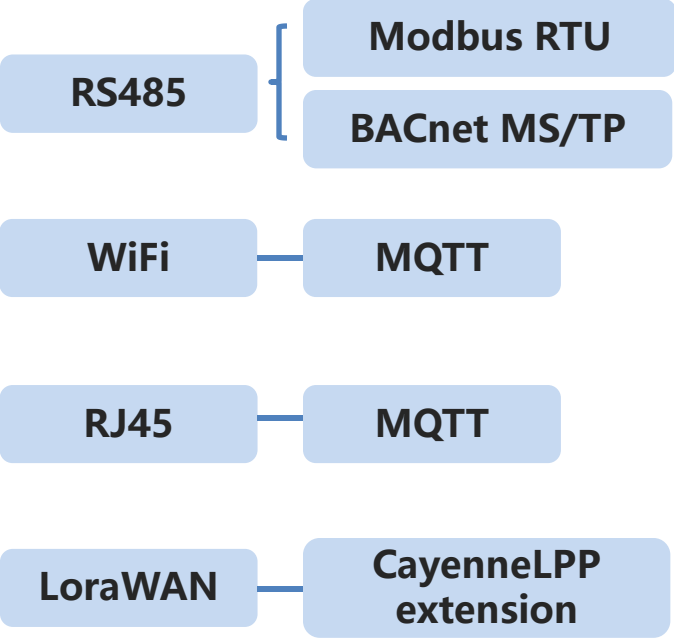

- PM2.5
- PM10
- CO2
- TVOC
- HCHO
- TEMP
- RH%
- CO
- OZONE
- SO2
- NO2
- NOISE
- LIGHT
- Atmospheric pressure

Communications

Tongdy's single gas and temp. & RH transmitter/controller

CO2

CO

TVOC

PM2.5

PM10