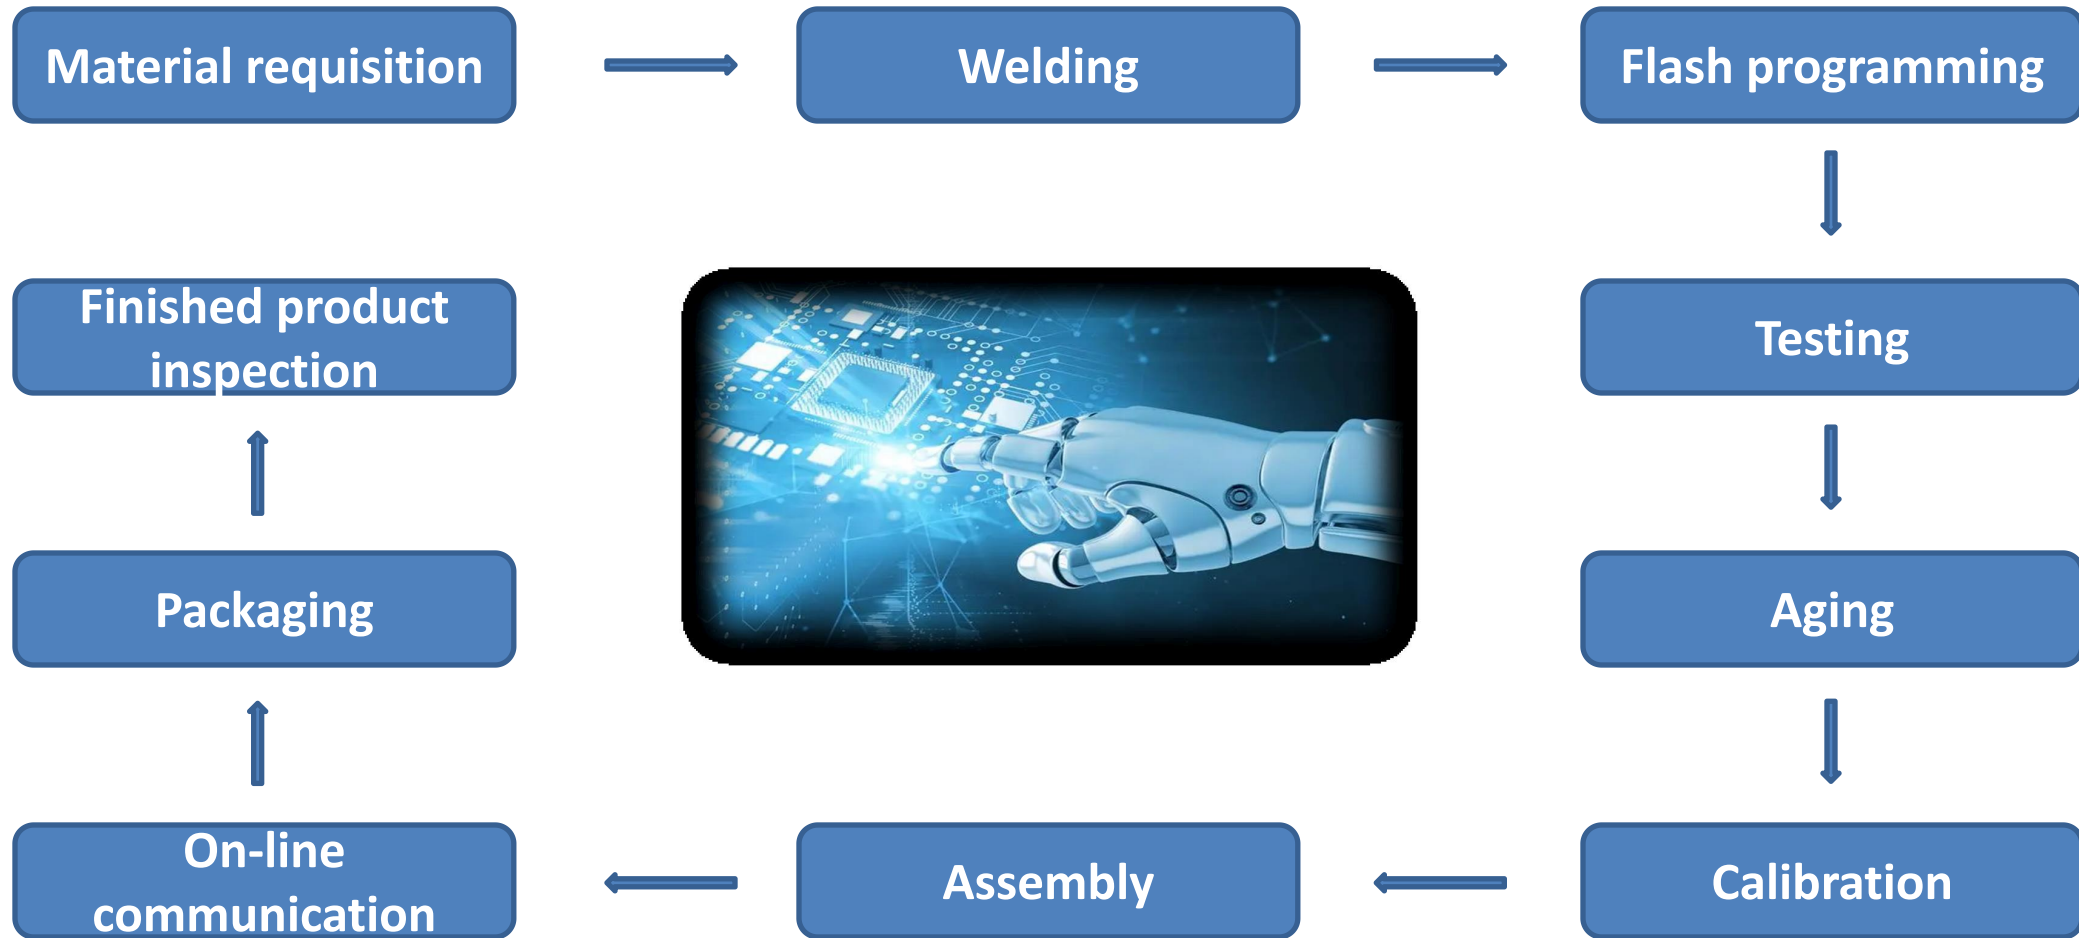

Tongdy's technical process